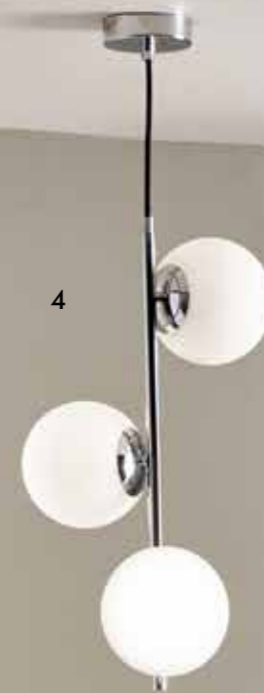

3. ASTEROPE White Orb & Gold Metal Table Lamp

30-715-C
DIMS: W31 x D15 x H45cm
BULB: 2x 5W LED ONLY ES Golf Ball
MATERIAL: Glass & Metal

1

2

3

Stunning showpiece pendant

4

4. ASTEROPE White Orb & Shiny Chrome Metal Pendant