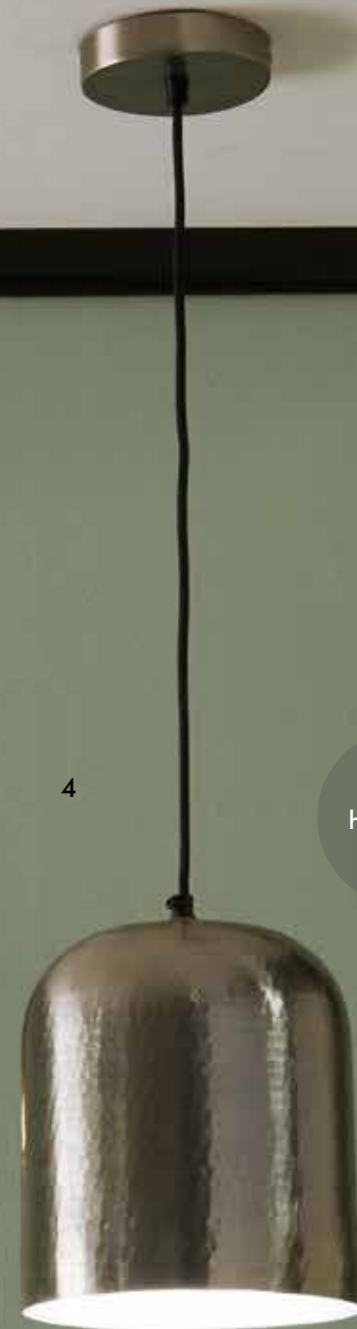

4

Textured
hammered
finish

**3. KOCHI Antique Brass Metal
Hammered Dome Pendant**

35-316
DIMS: W21 x D21 x H26cm
DROP: 157cm Max 32cm Min
BULBS: 1x 9W LED ONLY ES GLS
MATERIAL: Metal

**4. KOCHI Nickel Metal
4 Shade Pendant**

35-317
DIMS: W21 x D21 x H26cm
DROP: 157cm Max 32cm Min
BULBS: 1x 9W LED ONLY ES GLS
MATERIAL: Metal