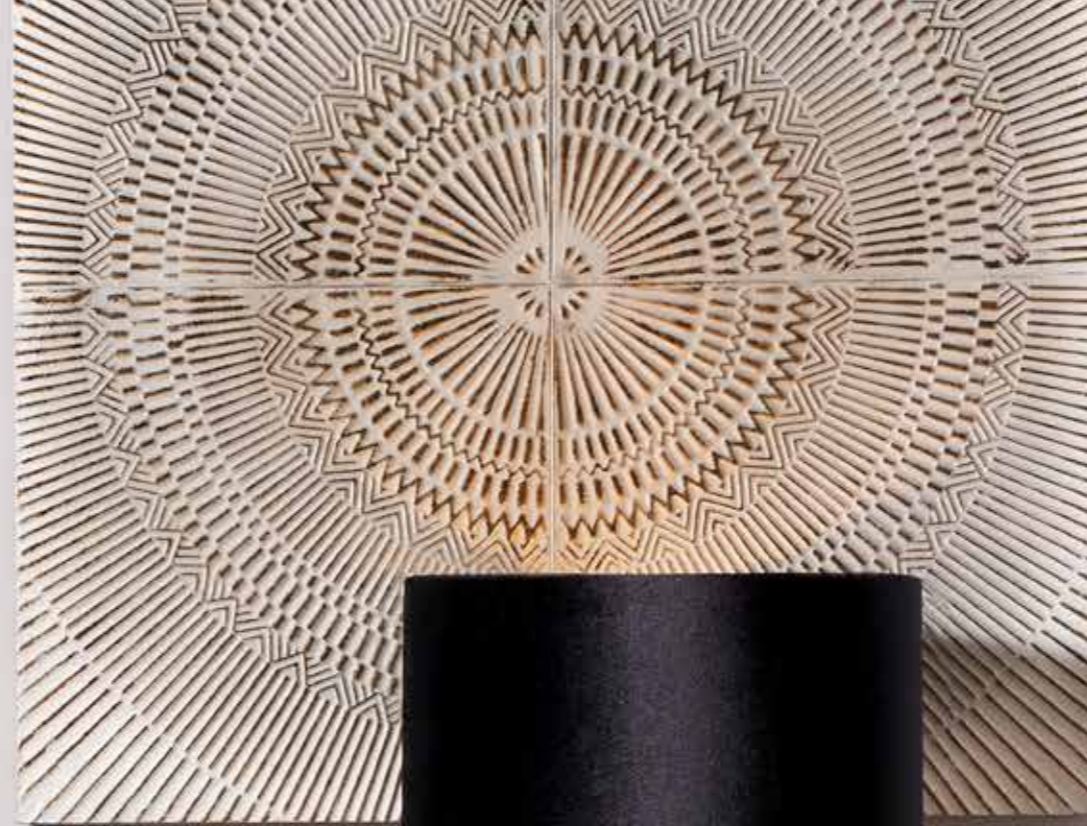

Stunning intricate detailing

1

2

3

1. HORSE Green Hand Painted Table Lamp

30-822-BO & 36-041-16BK
DIMS: W20 x D20 x H40cm
BULB: 1x 60W ES GLS
MATERIAL: Metal

2. ZEBRA Black Hand Painted Table Lamp

30-823-BO & 36-019-16MB
DIMS: W23 x D23 x H46cm
BULB: 1x 60W ES GLS
MATERIAL: Metal