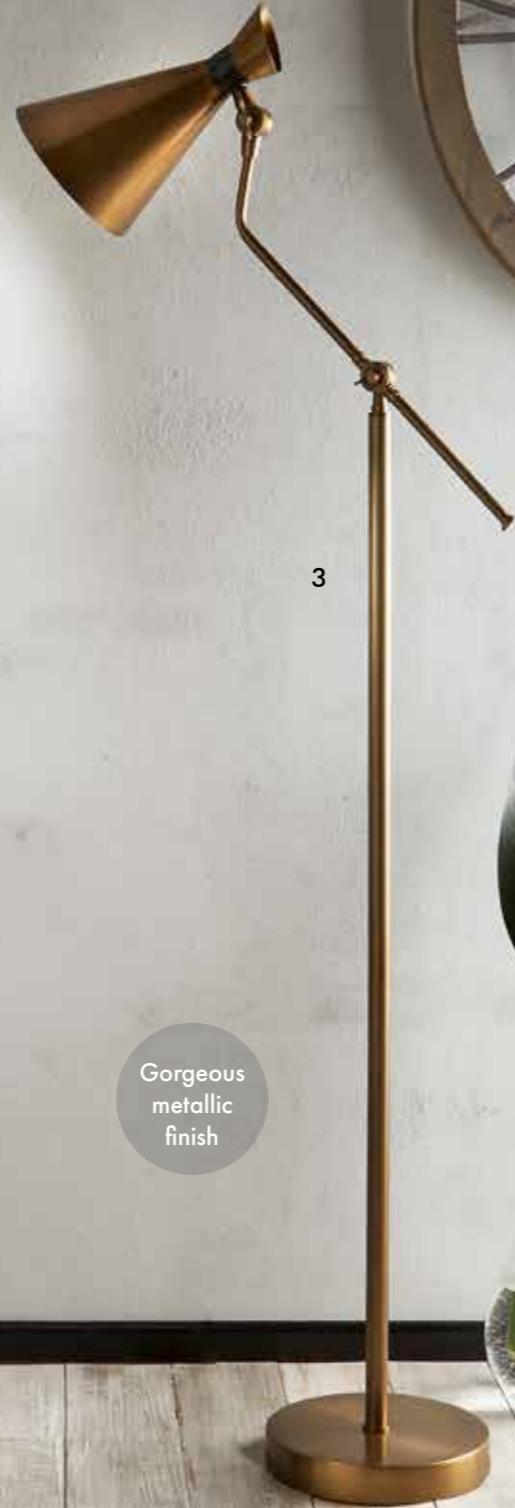

3

Gorgeous metallic finish