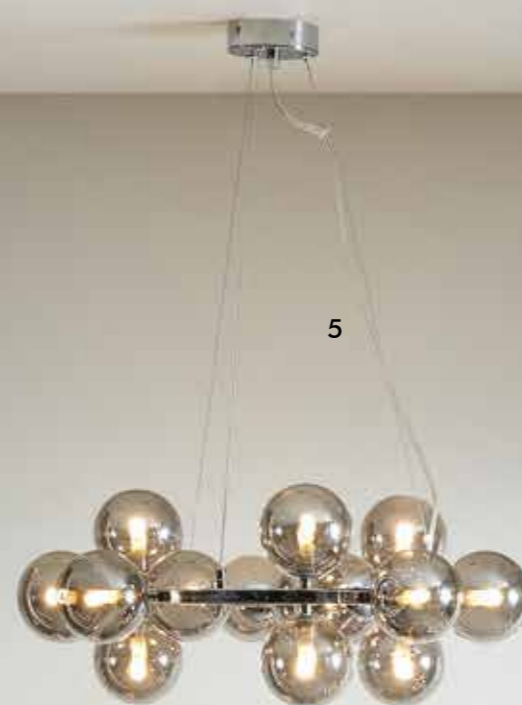

Contemporary
lustre glass

1. VECCHIO Lustre Glass Ball & Gold Floor Lamp

32-114-C
DIMS: W26 x D26 x H158cm
BULBS: 12x 3W LED ONLY G9
MATERIAL: Glass & Metal

2. VECCHIO Lustre Glass Ball & Gold Metal Pendant

35-284
DIMS: W57 x D53 x H23cm
DROP: 110cm Max 35cm Min
BULBS: 15x 5W LED ONLY G9
MATERIAL: Glass & Metal

3. VECCHIO Lustre Glass Orb & Gold Metal Table Lamp

30-698-C
DIMS: W25 x D25 x H57cm
BULBS: 8x 3W LED ONLY G9
MATERIAL: Glass & Metal

4. VECCHIO Smoke Glass Orb & Chrome Table Lamp

30-699-C
DIMS: W25 x D25 x H57cm
BULBS: 8x 3W LED ONLY G9
MATERIAL: Glass & Metal

5. VECCHIO Smoke Glass Ball & Chrome Metal Pendant

35-283
DIMS: W57 x D53 x H23cm
DROP: 110cm Max 35cm Min
BULBS: 15x 5W LED ONLY G9
MATERIAL: Glass & Metal

6. VECCHIO Smoke Glass Ball & Chrome Floor Lamp

32-115-C
DIMS: W26 x D26 x H158cm
BULBS: 12x 3W LED ONLY G9
MATERIAL: Glass & Metal