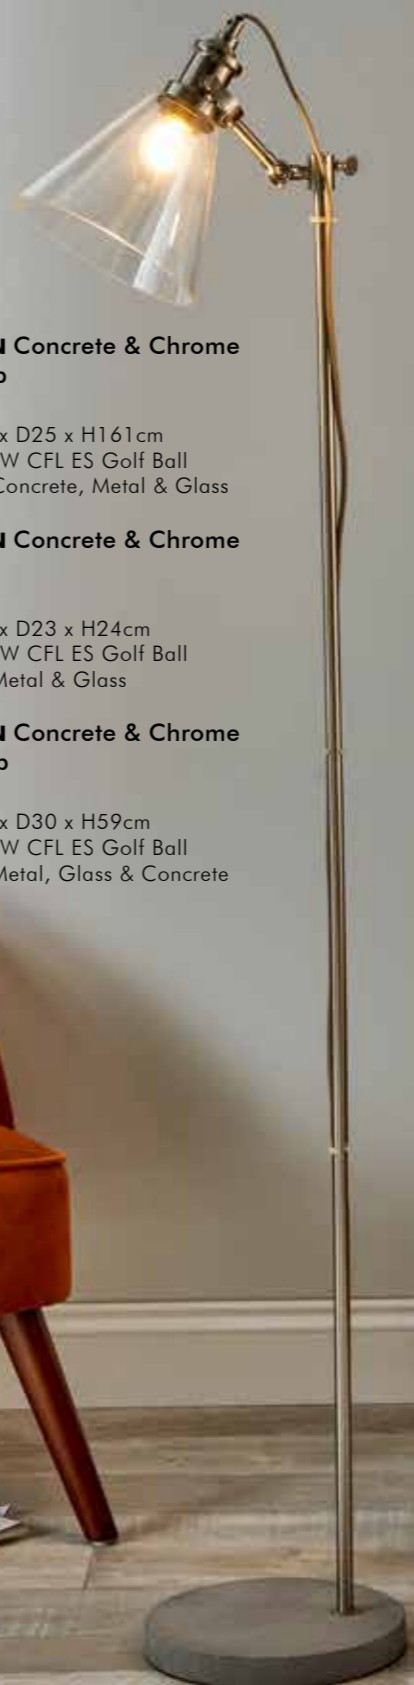

5. CHAPLIN Concrete & Chrome Table Lamp

30-854-C
DIMS: W16 x D30 x H59cm
BULB: 1x 12W CFL ES Golf Ball
MATERIAL: Metal, Glass & Concrete