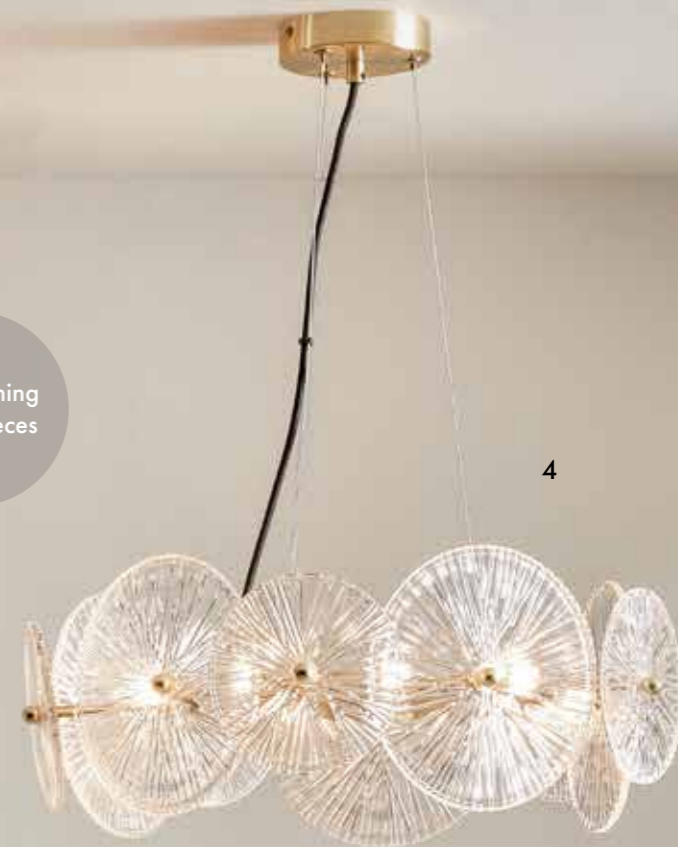

3

Eye catching centrepieces

4

3. EMMIE Textured Clear Glass & Gold Semi Flush Pendant

35-339
DIMS: W38 x D38 x H22cm
BULBS: 3x 3W LED ONLY G9
MATERIAL: Metal & Glass

4. EMMIE Textured Clear Glass & Gold Pendant

35-338
DIMS: W45 x D45 x H20cm
DROP: 135cm Max 40cm Min
BULBS: 10x 3W LED ONLY G9
MATERIAL: Metal & Glass