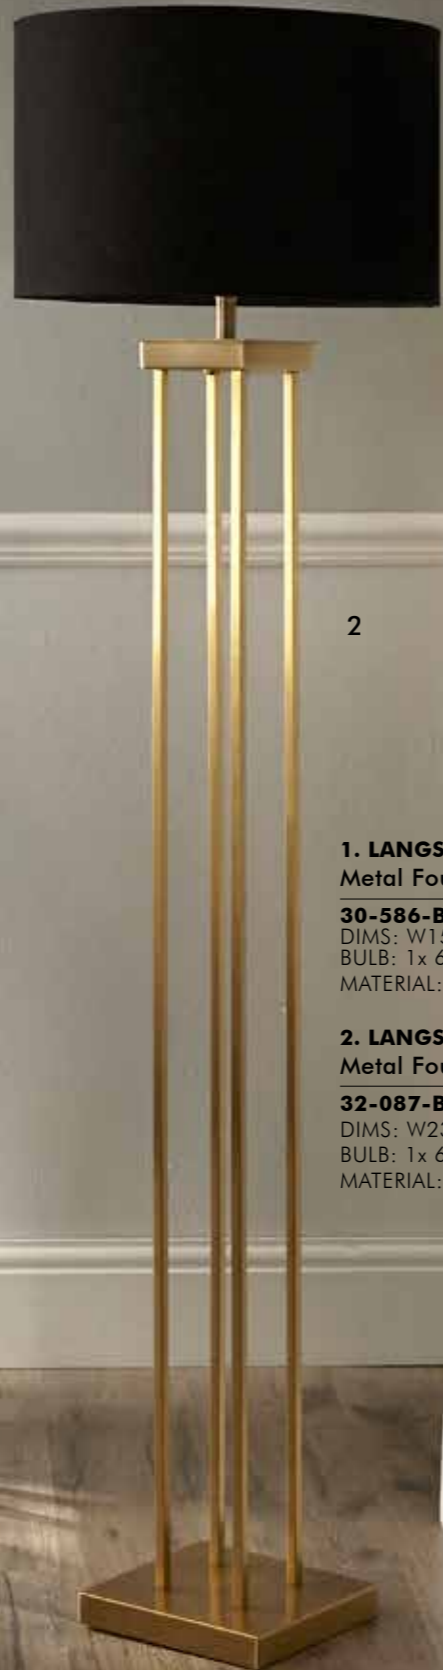

1. KIRI Antique Silver Square Column Table Lamp
30-670-BO & 36-019-16DE
DIMS: W16 x D16 x H65cm
BULB: 1x 60W ES GLS
MATERIAL: Metal

2. KIRI Antique Silver Square Column Floor Lamp
32-105-BO & 36-019-18DE
DIMS: W25 x D25 x H139cm
BULB: 1x 60W ES GLS
MATERIAL: Metal

2

1. LANGSTON Satin Brass Metal Four Post Table Lamp
30-586-BO & 36-261-16BK
DIMS: W15 x D15 x H64cm
BULB: 1x 60W ES GLS
MATERIAL: Metal

2. LANGSTON Satin Brass Metal Four Post Floor Lamp
32-087-BO & 36-261-18BK
DIMS: W23 x D23 x H144cm
BULB: 1x 60W ES GLS
MATERIAL: Metal

3